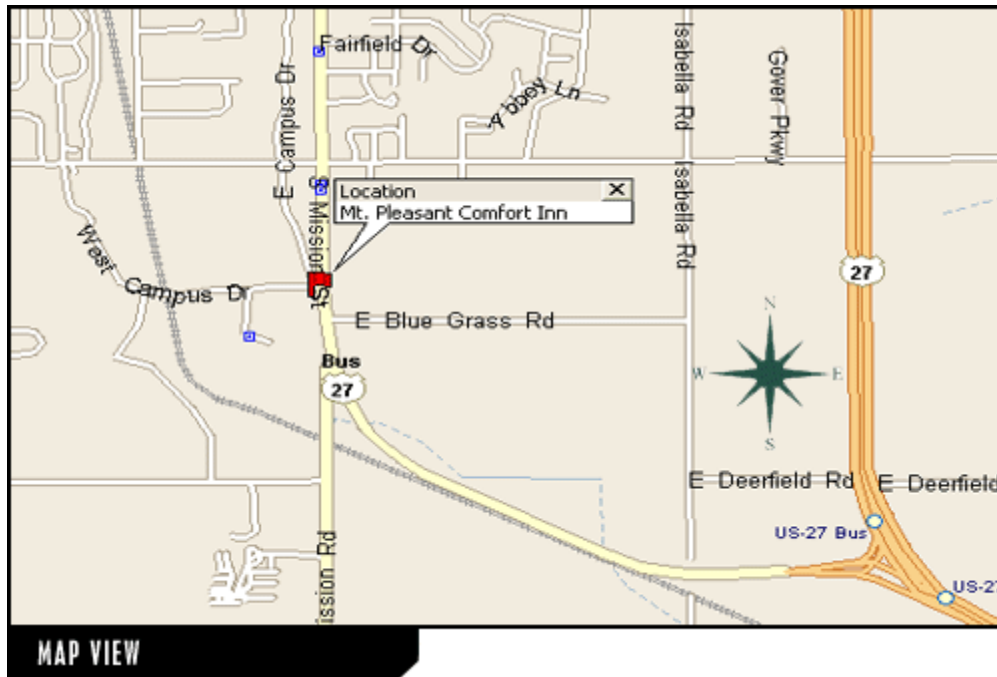

BY CHOICE HOTELS

**MT. PLEASANT COMFORT INN & SUITES HOTEL
AND CONFERENCE CENTER
(989) 772 - 4000**

From the North:

Take US 27 to the US-127-BUS exit. Follow Mission Road 3 Miles straight ahead through all 7 stoplights, turning right at the last one near Wal-Mart.

From the South:

Take US 27 to the US-127-BUS exit. Turn left at the first stop light onto West Campus Drive. The Hotel is located on the left hand side of the street.